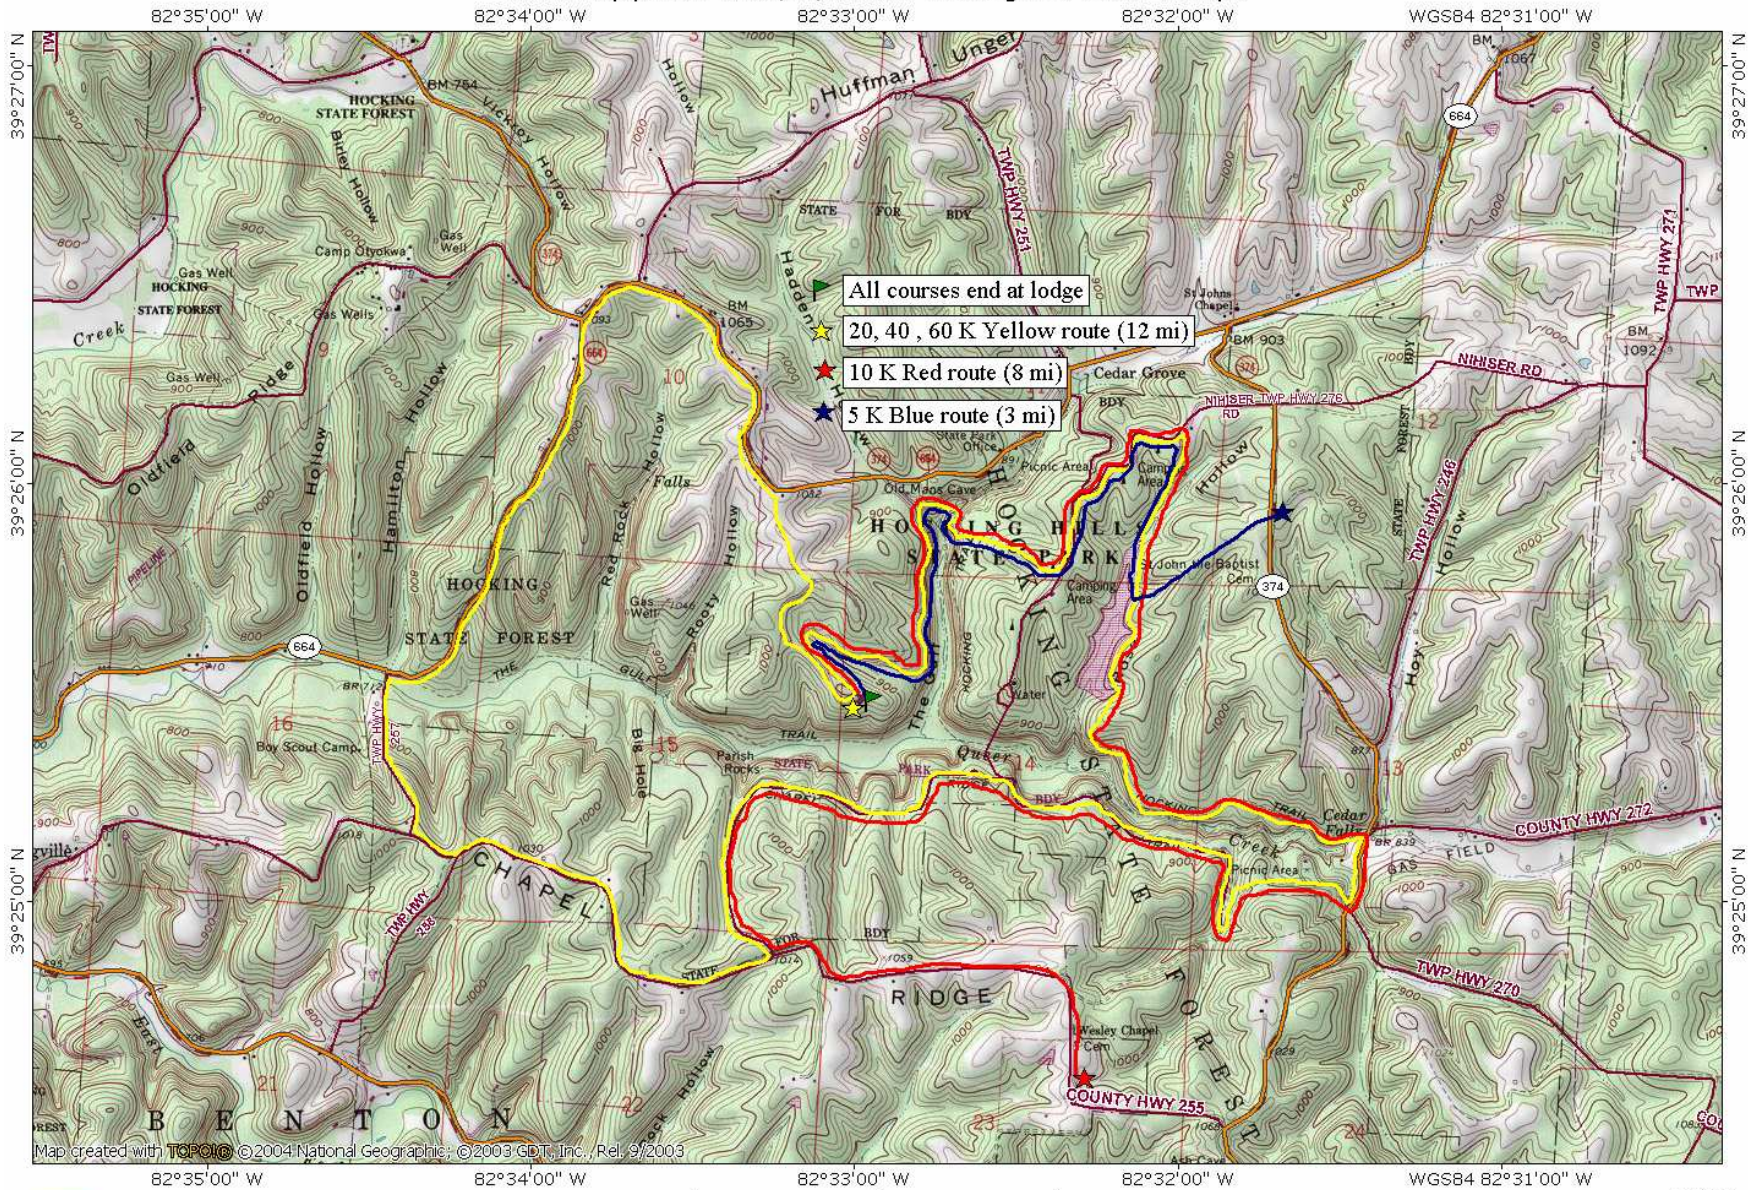

TOPO! map printed on 08/31/06 from "Hocking Hills Indian Run.tpo"

Map created with TOPO! © 2004 National Geographic, © 2003 GDT, Inc., Rel. 9/2003